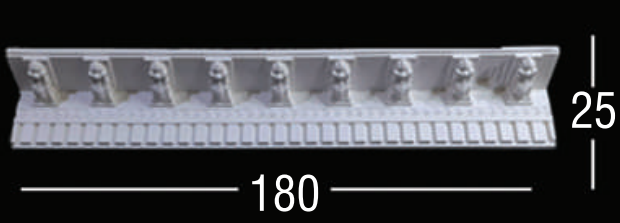

5052

5048

5044

5053

5049

5045

5054

5050

5046

5055

5051

5047