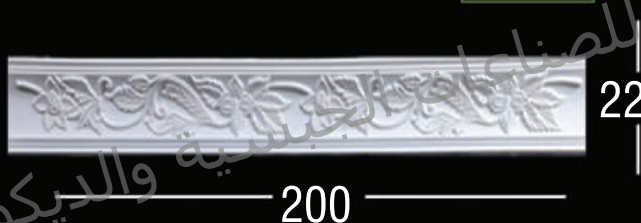

5052

5048

5044

5053

5049

5045

5054

5050

5046

5055

5051

5047